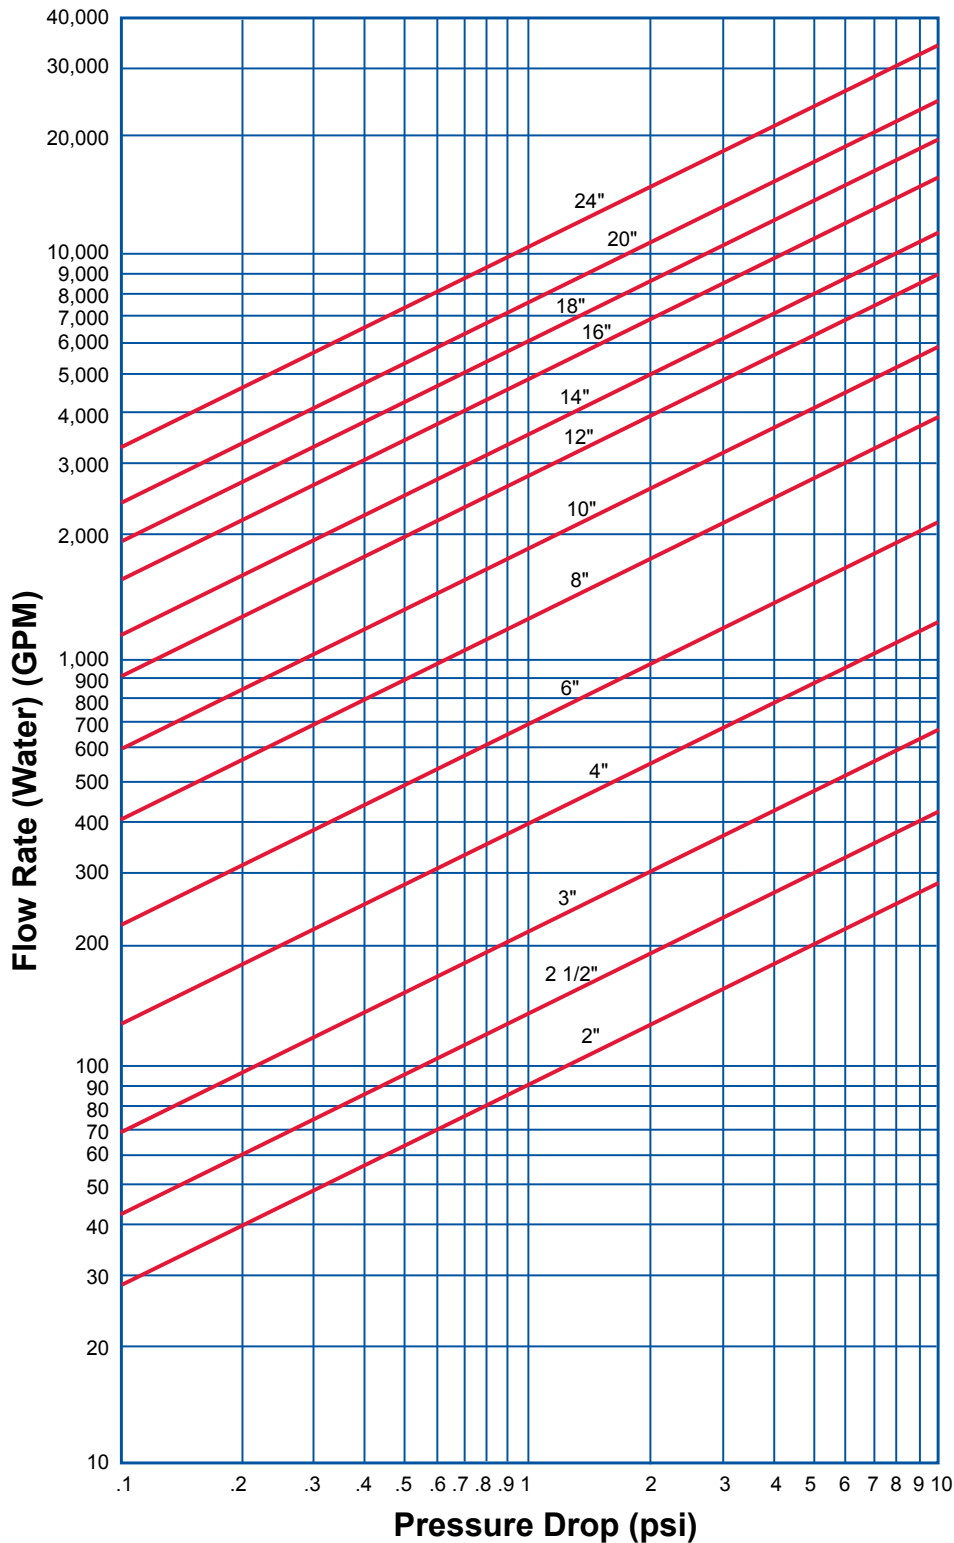

Fabricated Basket Strainers

Flow Rate Vs. Pressure Drop (Clean Screen)

Note: These charts are for theoretical calculations ONLY.

Please contact our office with your exact specifications and you will be provided with factory calculations.