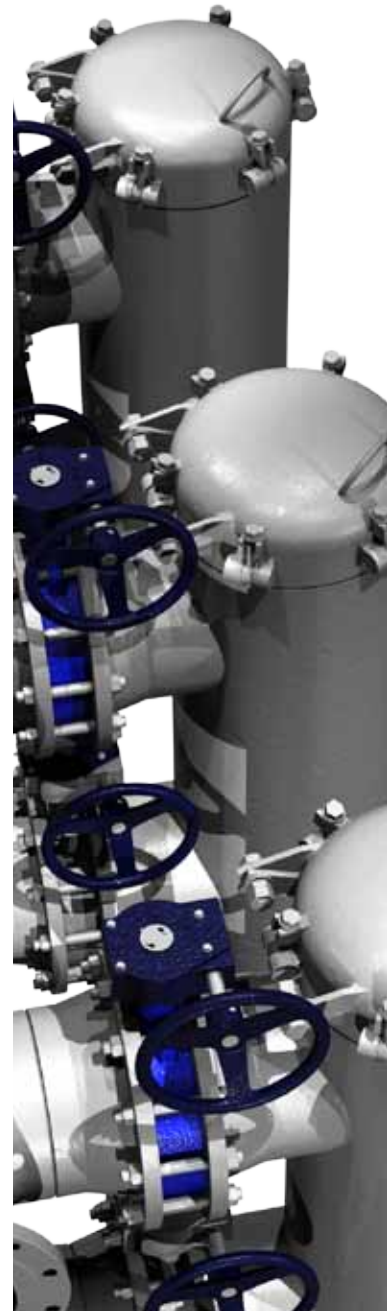

Fabricated Basket Strainers

Flow Rate Vs. Pressure Drop (Clean Screen)

Note: These charts are for theoretical calculations ONLY.

Please contact our office with your exact specifications and you will be provided with factory calculations.